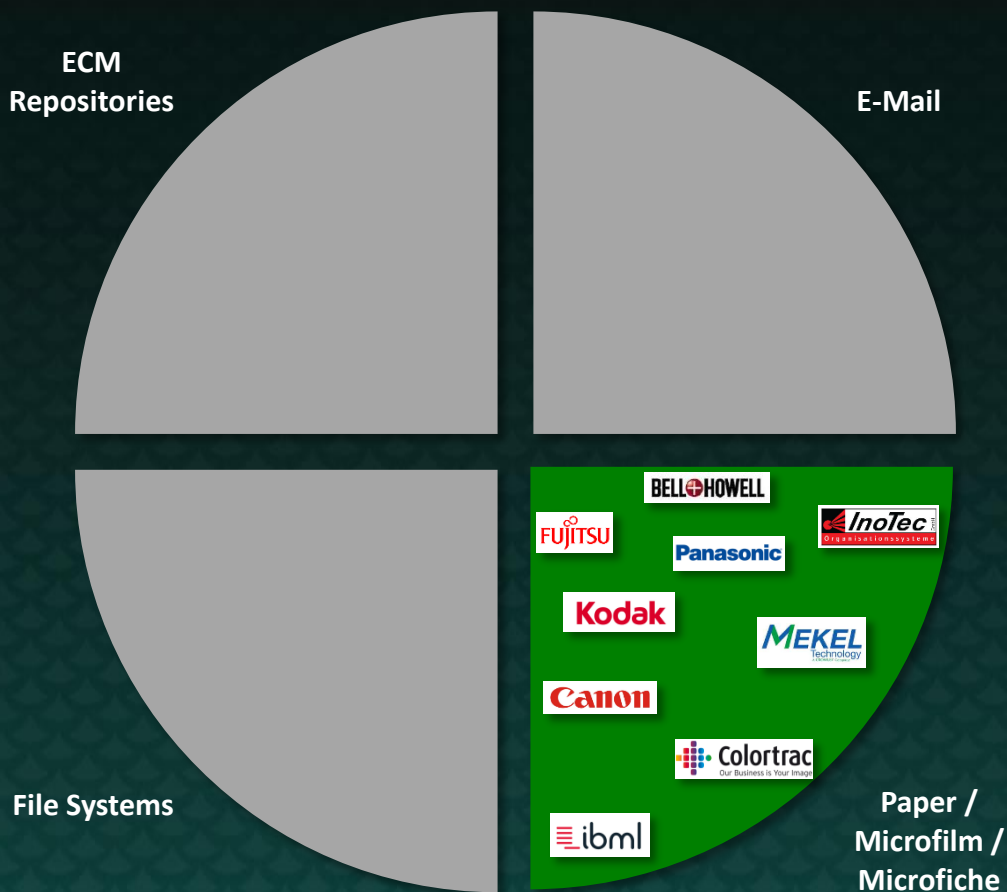

Grooper™ 2.5

Today the world of content accessibility is viewed from a one dimensional perspective – scanned paper or micromedia documents.

- Paper documents represent a shrinking percentage of document content.
- A majority of document-based content is already in electronic form.
- Historically, no tools were effective to import, export and process electronic documents.
- The population of documents the world has been able to access and perform tasks on has been small.

Grooper™ 2.5

Grooper 2.5 brings an industry leading 360° visibility with universal access to documents content across all major content storage platforms.

Seamless handling of all major electronic document formats