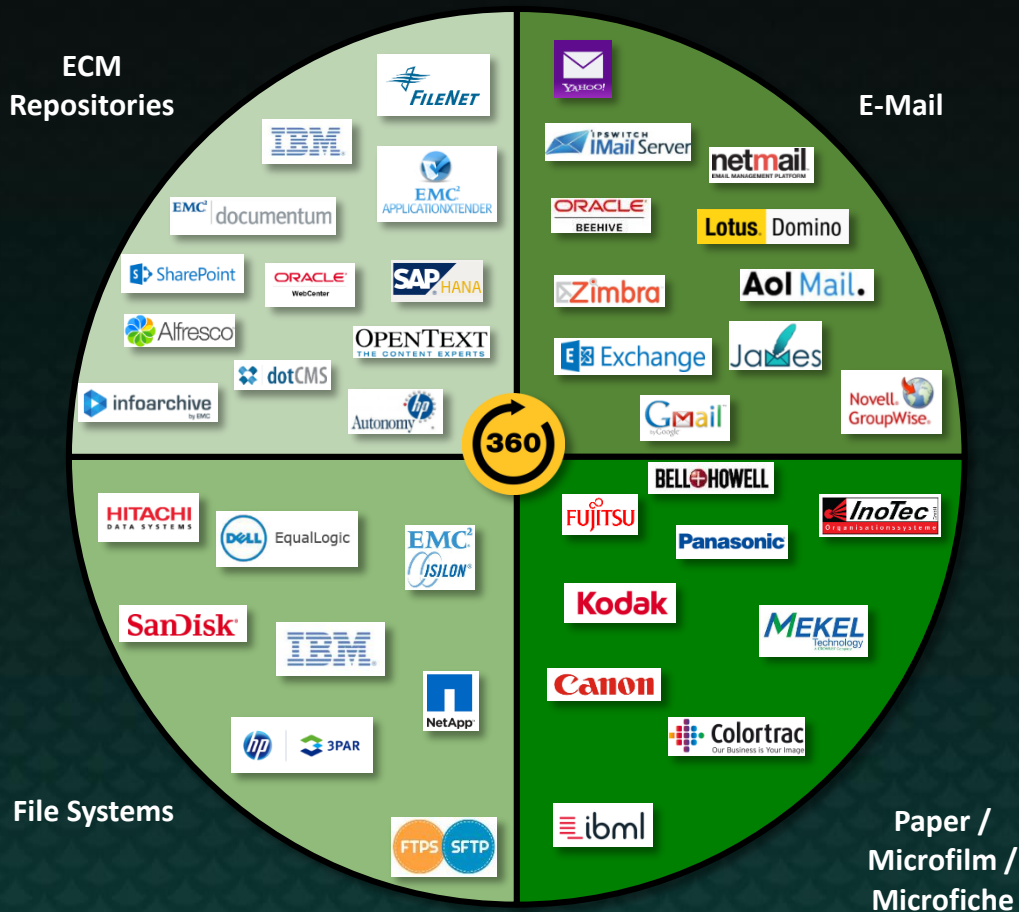

Grooper™ 2.5

Today the world of content accessibility is viewed from a one dimensional perspective – scanned paper or micromedia documents.

- Paper documents represent a shrinking percentage of document content.
- A majority of document-based content is already in electronic form.
- Historically, no tools were effective to import, export and process electronic documents.
- The population of documents the world has been able to access and perform tasks on has been small.

Grooper™ 2.5

Grooper 2.5 brings an industry leading 360° visibility with universal access to documents content across all major content storage platforms.

Seamless handling of all major electronic document formats